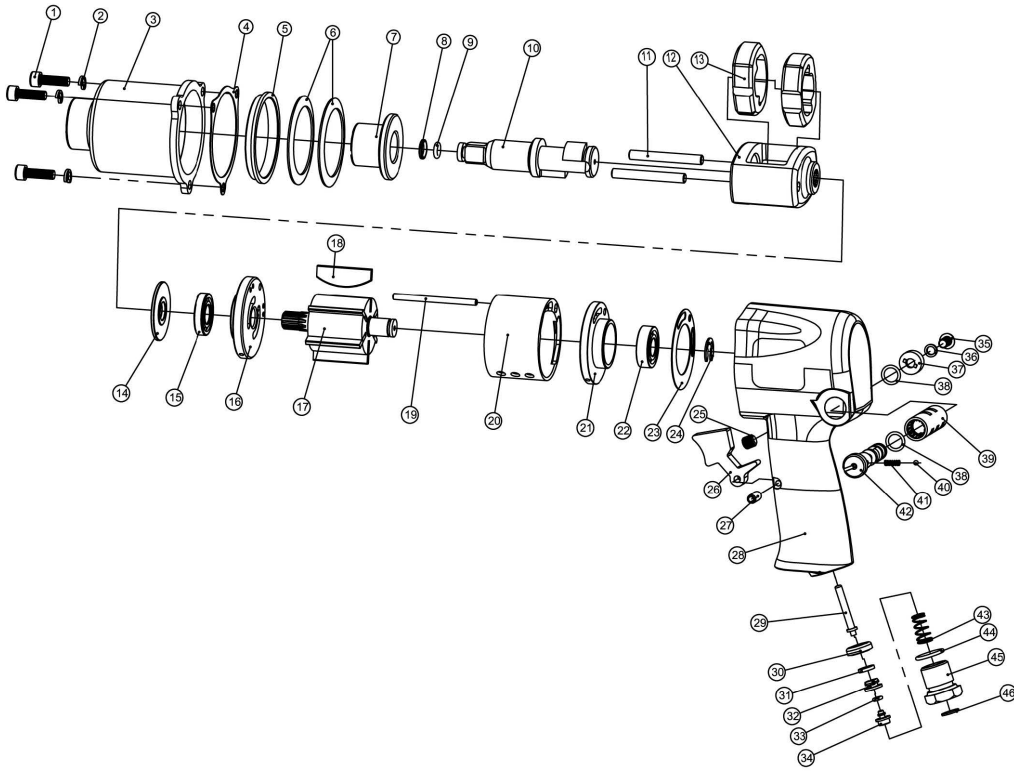

AT-240 **GAV** HAVALI SOMUN SÖKME 1/2"

No	List Of Parts	Q'ty	No	List Of Parts	Q'ty
1	hex screw	3	24	circlip	1
2	gasket	3	25	screw	1
3	hammer case	1	26	trigger	1
4	gasket	1	27	spring pin	1
5	washer	1	28	handle	1
6	spring vane	2	29	inlet valve seat	1
7	anvil bushing	1	30	inlet pin	1
8	spring	1	31	O ring	1
9	O ring	1	32	inlet valve	1
10	anvil	1	33	O ring	1
11	hammer pin	2	34	inlet valve	1
12	hammer	1	35	screw	1
13	hammer cage	2	36	gasket	1
14	gasket	1	37	timing button	1
15	bearing	1	38	O ring	2
16	front end plate	1	39	timing bushing	1
17	rotor	1	40	steel ball	1
18	vane	6	41	spring	1
19	pin	1	42	timing valve	1
20	cylinder	1	43	spring	1
21	rear end plate	1	44	O ring	1
22	bearing	1	45	air intel	1
23	gasket	1	46	air inlet screen	1